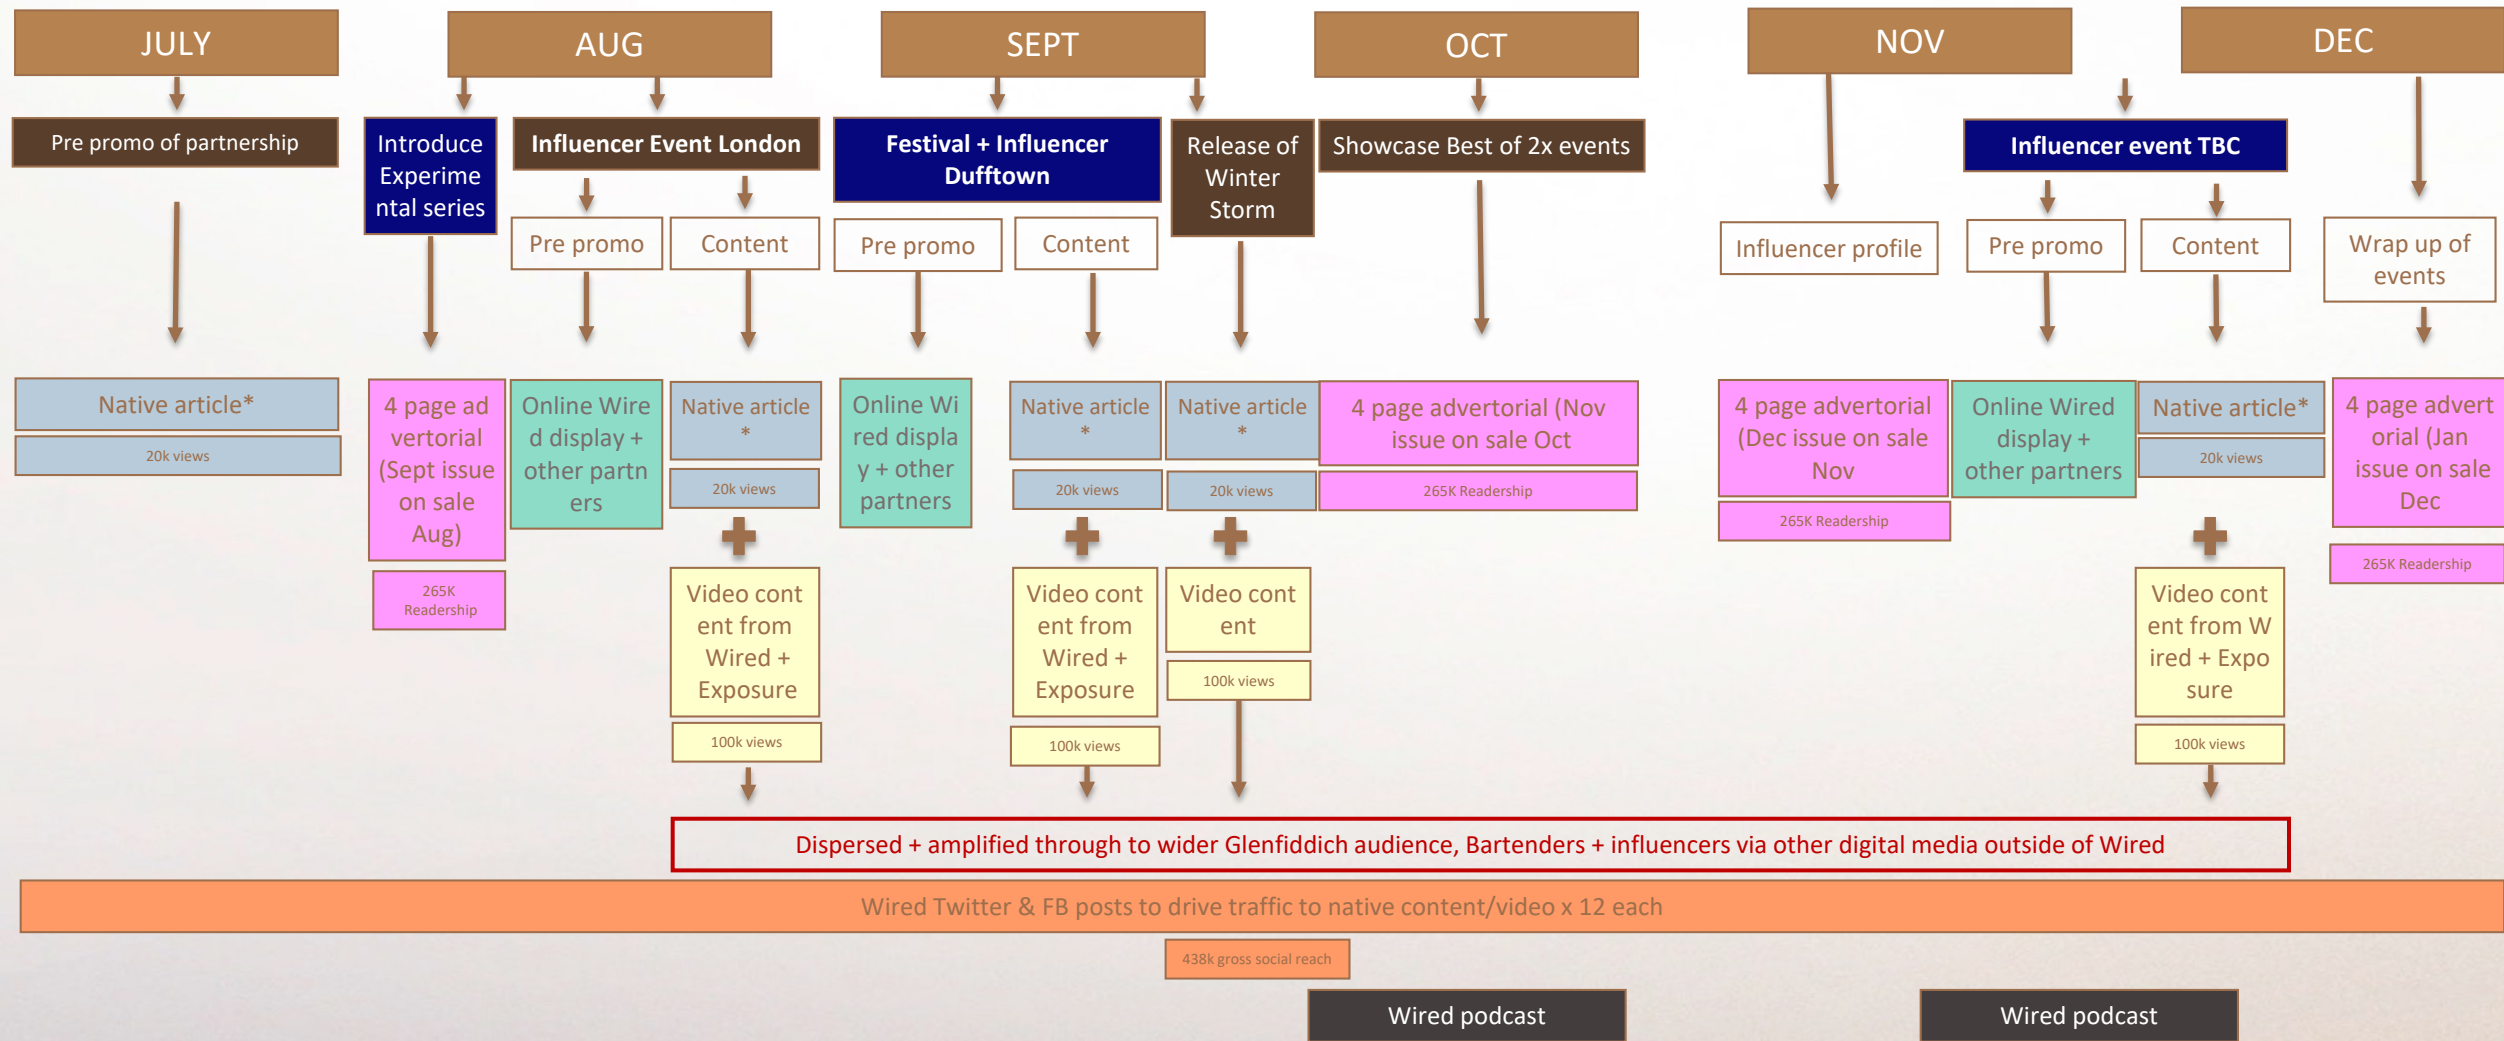

# WIRED PARTNERHSHIP LAYDOWN-A TRULY ENCOMPASSING PARTNERSHIP

\*Native articles on Wired.co.uk

\*\*All timings subject to event dates & still in negotiations